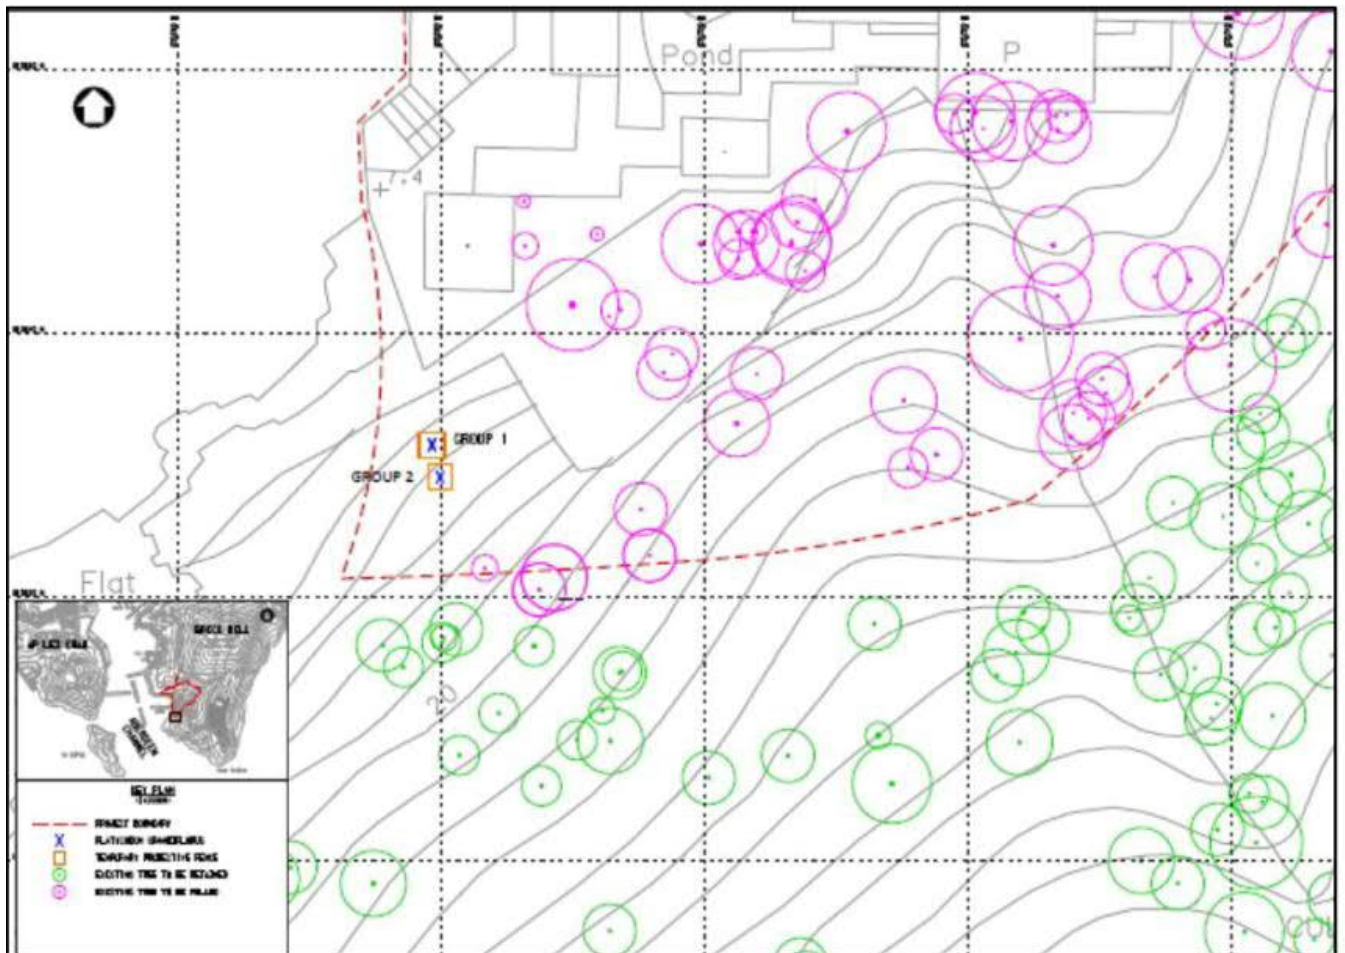

L. Ecological Inspection Records

Figure 1 – Location of Two Groups of *Platycodon Grandiflorus*

Photo 1 – Group 2 of *Platycodon Grandiflorus*

Photo 2 – Current situation of fencing and warning sign

Figure 2: Vantage Point for Roosting Activities of Ardeids in Peak Wintering Season