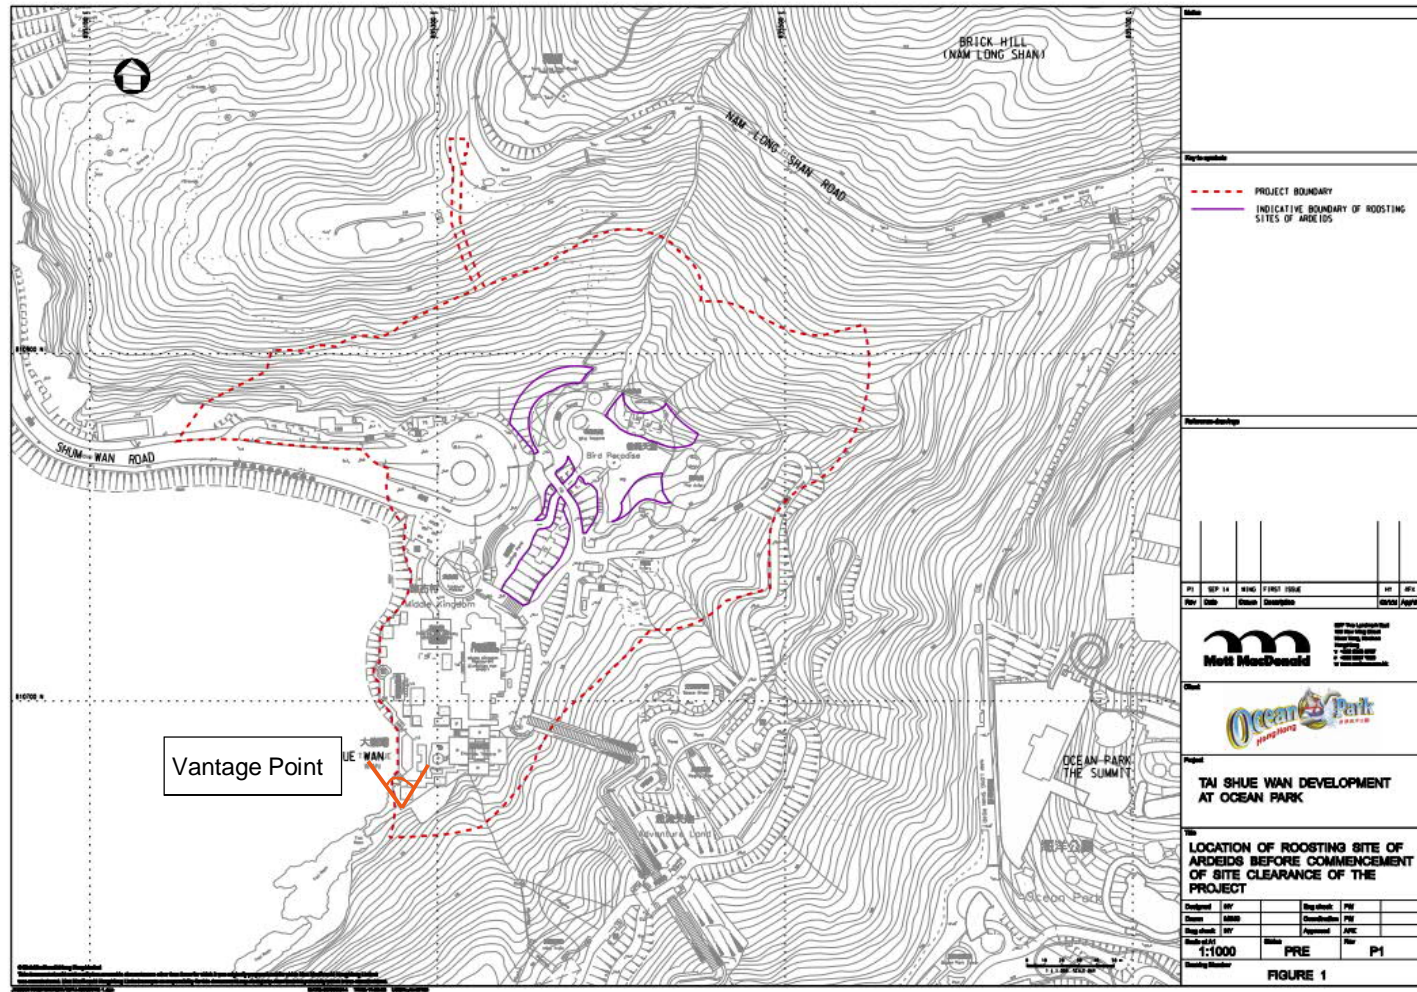

L. Ecological Inspection Records

Figure 1 – Location of Two Groups of *Platycodon Grandiflorus*

Photo 1 – Group 2 of *Platycodon Grandiflorus*

Photo 2 – Current situation of fencing and warning sign

Figure 2: Vantage Point for Roosting Activities of Ardeids in Peak Wintering Season